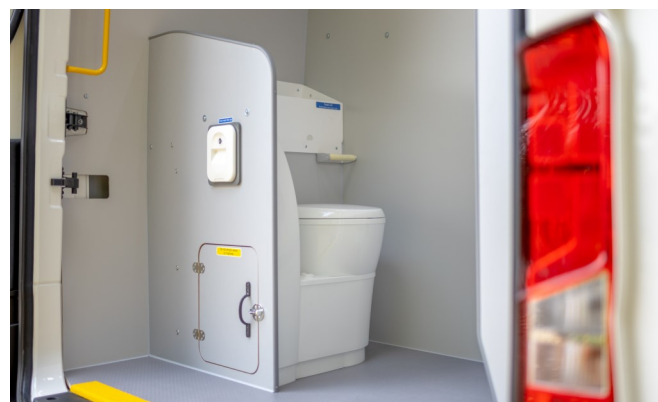

Volkswagen Crafter

Welfare Van

Commercial
Vehicles

The all new Crafter Welfare Van built by
Recognised Converter Partner,
Clarks Vehicle Conversions.

Specification highlights include;

- 7 Seat Capacity
- 4 x Rear Crew Seats
- Cassette Toilet with Modesty Screen
- 2Kw Diesel Heater
- 700W Water Boiler
- 400w Microwave
- Double Tap Hand Wash in Front & Rear
- Optional Eco Solar Pack Available
- GB National Type Approval as **N1 category** Welfare van

About Clarks Vehicle Conversions

Clarks Vehicle Conversions are a family business established for over 30 years.

All Clarks conversions go through a **rigorous 191 quality control check process** before leaving their 150,000 sq. ft Doncaster Conversion Centre.

As well as being **VCA authorised & ISO 9001 accredited** Clarks also hold **ISO 14001** for their environmental and sustainability policies.

Want to know more?

For further information on this vehicle or to arrange a demonstration please contact Clarks Vehicle Conversions by phone on 01302 784 490 or email sales@cvcltd.co.uk

Recognised Conversion