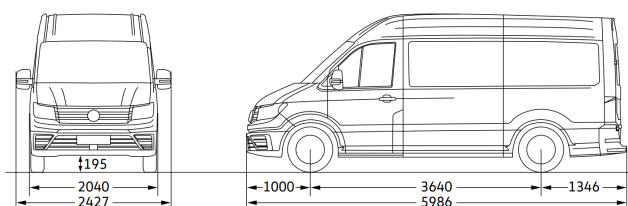

Volkswagen Crafter

Welfare Van

Commercial
Vehicles

The all new Crafter Welfare Van built by
Recognised Converter Partner,
Clarks Vehicle Conversions.

Specification highlights include;

- 7 Seat Capacity
- 4 x Rear Crew Seats
- Cassette Toilet with Modesty Screen
- 2Kw Diesel Heater
- 700W Water Boiler
- 400w Microwave
- Double Tap Hand Wash in Front & Rear
- Optional Eco Solar Pack Available
- GB National Type Approval as **N1 category** Welfare van

About Clarks Vehicle Conversions

Clarks Vehicle Conversions are a family business established for over 30 years.

All Clarks conversions go through a **rigorous 191 quality control check process** before leaving their 150,000 sq. ft Doncaster Conversion Centre.

As well as being **VCA authorised & ISO 9001 accredited** Clarks also hold **ISO 14001** for their environmental and sustainability policies.

Want to know more?

For further information on this vehicle or to arrange a demonstration please contact Clarks Vehicle Conversions by phone on 01302 784 490 or email sales@cvcltd.co.uk

Recognised Conversion