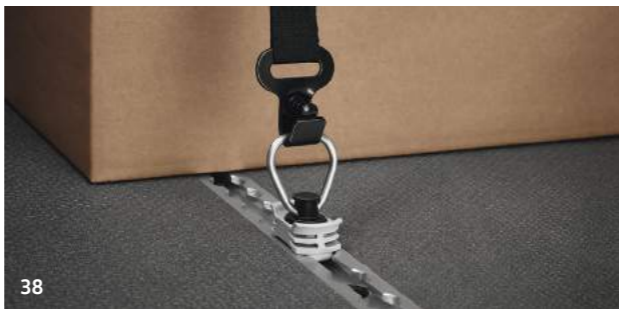

34 BULKHEAD, WINDOW.

Suitable for Transporter panel van and kombi, this precision moulded bulkhead is an exact fit and features a perspex window. It also features carpeting on the cab side which retains heat and reduces road noise. For models with a single side sliding door. Part Number: ZGB7HB017 231 (TR)

Also available:
BULKHEAD, NON-WINDOW.
A solid windowless version.
(TR)

35 PLYLINING KITS.

We offer a wide range of high-quality plylining kits for most vehicles in the Volkswagen Commercial Vehicles range. Key features include:

- Premium-grade plywood – 9mm for the floor and boxed wheel arches, 6mm for the sides
- Materials sourced from suppliers accredited by the Timber Trade Federation. For more information go to www.ttf.co.uk.
- Machine-cut edges for an accurate fit within your specific van.
- Sealing to all joints to help stop any liquid, dust or dirt seeping through.

For pricing and to check compatibility with your van, please speak to your local Volkswagen Van Centre.

36 REAR WINDOW GUARDS – SOLID.

Increase your vehicle's security by adding solid rear window guards. Ideal for keeping your load away from prying eyes. Part Number: ZGB2K00172 24G (CA)

37 REAR WINDOW GUARDS – MESH.

These mesh window guards help protect the twin rear windows against damage. They also hinder people from viewing the load compartment, giving added security. Part Number: 2K3017200 (CA)

38 TIE-DOWN BELT FITTING.

This sturdy tie-down belt fitting attaches to your van's existing floor rail system, or your Amarok's load area rail system. Part Number: 2E0017242 (CA|TR|CR|AM)

39 HEADLIGHT PROTECTORS.

Prolong the life for your headlights by preventing damage to the outer lens casing. Part Number: ZGB7H2071 101 (TR)

40 REVERSING SENSORS.

Integrated into the rear bumper, the reversing aid measures distance through four ultrasonic sensors. An acoustic alarm sounds as you approach a hazard. The system features an intelligent set-up function, which prevents objects such as towbars from being wrongly recognised as an obstacle. Part Number: ZGB7H0052 298 (CA|TR|CR)

Also available:
CAB AND LOAD AREA LED LIGHTING.
This 6-bulb LED kit helps to significantly improve visibility in the cab or load area. They operate when the front or rear doors are opened so there's no risk of them being left on. Please speak to your local Volkswagen Van Centre to check compatibility with your vehicle.

Please speak to your local Volkswagen Van Centre for latest pricing, suitability and to order your Accessories. CA | Caddy models TR | Transporter models CR | Crafter AM | Amarok