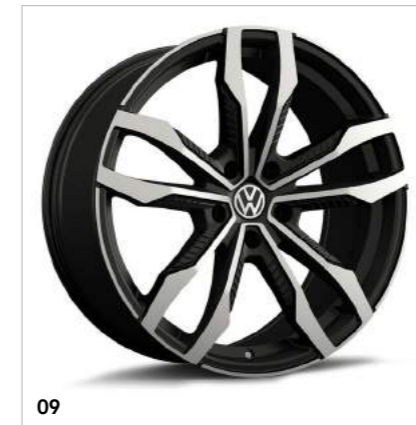

Wheels and Accessories.

Add more sportiness.

A stylish and sporty range of alloy wheels and support accessories to help your van stand-out from the crowd.

01 18" POLISHED GLOSS BLACK, 10-SPOKE ALLOY WHEEL.
Finished in Polished Gloss Black.
18 x 8J. Requires 235/50 R18 tyre.
Part Number: ZGBSHA071 498 (TR)

03 18" GLOSS BLACK, 10-SPOKE ALLOY WHEEL.
Finished in Gloss Black.
18 x 8J. Requires 235/50 R18 tyre.
Part Number: ZGBSHA0714 98B (TR)

05 18" POLISHED GLOSS BLACK, 5-SPOKE ALLOY WHEEL.
Finished in Polished Gloss Black.
18 x 8J. Requires 235/50 R18 tyre.
Part Number: ZGBSHA071 499 (TR)

07 18" GLOSS BLACK, 5-SPOKE ALLOY WHEEL.
Finished in Gloss Black.
18 x 8J. Requires 235/50 R18 tyre.
Part Number: ZGBSHA0714 99B (TR)

02 18" MATT BLACK, 10-SPOKE ALLOY WHEEL.
Finished in High Matt Black.
18 x 8J. Requires 235/50 R18 tyre.
Part Number: ZGBSHA0714 98A (TR)

04 18" DARK BRONZE, 10-SPOKE ALLOY WHEEL.
Finished in Dark Bronze.
18 x 8J. Requires 235/50 R18 tyre.
Part Number: ZGBSHA0714 98C (TR)

06 18" MATT BLACK, 5-SPOKE ALLOY WHEEL.
Finished in High Matt Black.
18 x 8J. Requires 235/50 R18 tyre.
Part Number: ZGBSHA0714 99A (TR)

08 18" DARK BRONZE, 5-SPOKE ALLOY WHEEL.
Finished in Dark Bronze.
18 x 8J. Requires 235/50 R18 tyre.
Part Number: ZGBSHA0714 99C (TR)

09 20" FIN ALLOY WHEEL.
Finished in Polished/Matt Black.
20 x 9J. Requires 275/35 R20 102Y XL tyre.
Part Number: ZGB7H00714 97E (TR)

20" FIN ALLOY WHEEL AND TYRE.
Finished in Polished/Matt Black.
20 x 9J. Requires 275/35R20 102Y XL tyre.
Part Number: ZGB7H00714 97D (TR)

4 x 20" FIN ALLOY WHEEL AND TYRE.
Finished in Polished Matt Black.
20 x 9J. Requires 275/35 R20 102Y XL tyre.
Part Number: ZGB7H00714 97 (TR)

10 20" FIN ALLOY WHEEL.
Finished in Matt Black.
20 x 9J. Requires 275/35 R20 102Y XL tyre.
Part Number: ZGB7H00714 97B (TR)