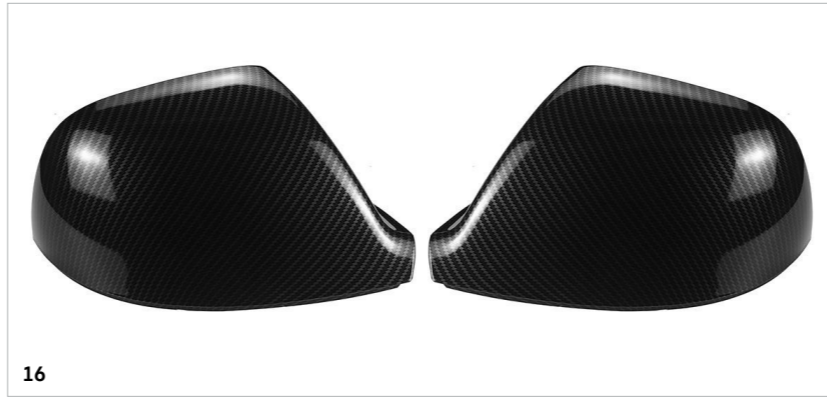

11

12-13

17

16