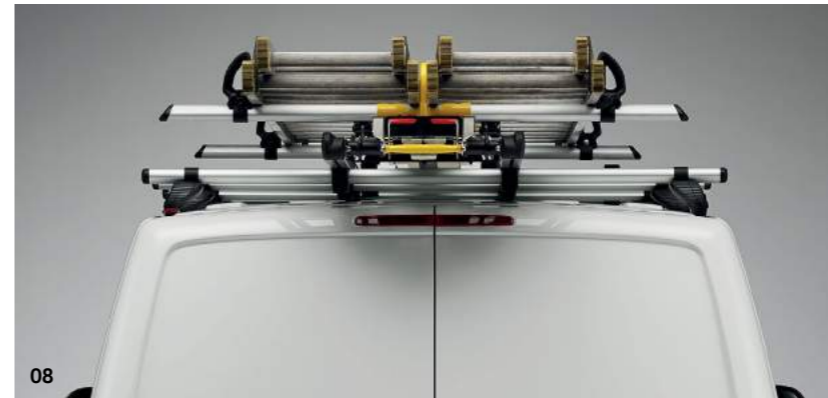

11 PIPE TUBE – 3 METRE, LOCKABLE.

The perfect solution for transporting lengthy materials such as copper pipes, the Pipe Tube is manufactured from powder-coated aluminium and features a robust aerodynamic nose cone. Lockable at both ends. Part Number: ZGB000071 120 (CA|TR|CR)