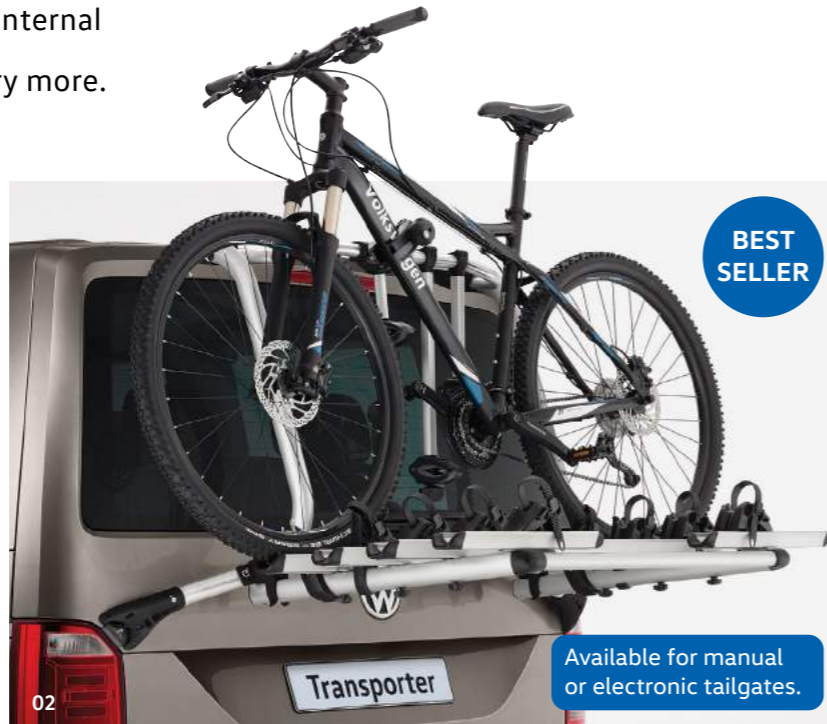

BEST SELLER

Available for manual or electronic tailgates.

02 BICYCLE HOLDER FOR TAILGATE.

Quick and easy to install and able to carry up to four bikes. Maximum load: 60kg. Not compatible with rear roof spoilers. Tailgate should not be lifted with bikes on. Versions available for either manual or electronic tailgates. Part Number: 7E0071104 (TR)