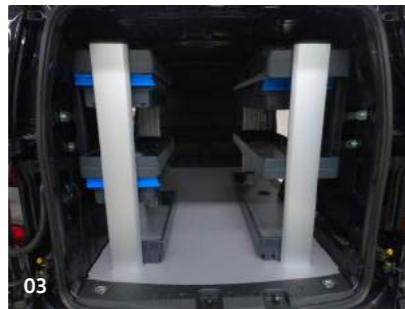

02 SORTIMO SR5 BASIC, RIGHT-HAND AND LEFT-HAND SIDE INC. FLOOR FOR VEHICLES WITH SHORT WHEELBASE.
Part Number: ZGB2SK061 659 (CA)

03 SORTIMO SR5 BASIC, RIGHT-HAND INC. FLOOR FOR VEHICLES WITH SHORT WHEELBASE.
Part Number: ZGB2SK061 658 (CA)