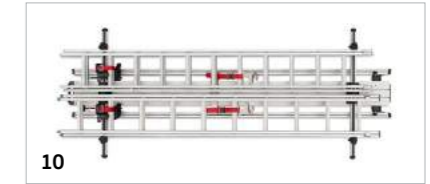

07 IMPACTSTEP – STANDARD.

The ImpactStep has been designed to protect your vehicle from low-speed parking and loading impacts. It can reduce the lifetime cost of ownership of your van by significantly reducing body repair costs and vehicle down-time. Independently tested, it can resist an impact of up to 6 tonnes. The Step has been engineered to achieve a safe failure mode to minimise any significant damage to the vehicle chassis. Part Number: ZGB2SY071 153 (CR)

Also available:
IMPACTSTEP – WITH REVERSE SENSORS. Helps assist parking manoeuvres by emitting audible signals, alerting the driver to any obstacles in the way. Part Number: ZGB2SY071 152 (CR)

08 SAFESTOW3® TWIN LADDER SYSTEM.

Make the loading and unloading of your ladders a straight-forward and safe process with the SafeStow3® ladder transport system. Two versions are available for carrying either single or double ladders. Constructed from lightweight and robust aluminium alloy and stainless steel components, while lifting is made easy with fully-adjustable gas struts. Part Number: ZZGB7H0071 136 (CA|TR)

09 SAFESTOW4® SINGLE LADDER SYSTEM, FOR VEHICLES WITH TWIN DOOR.

3 metres. Part Number: ZGB2SY071 150 (CA|TR)

10 SAFESTOW4® TWIN LADDER SYSTEM, FOR VEHICLES WITH TWIN DOOR.

3 metres. Part Number: ZGB2SY071 151 (CA|TR)

11 PIPE TUBE – 3 METRE, LOCKABLE.

The perfect solution for transporting lengthy materials such as copper pipes, the Pipe Tube is manufactured from powder-coated aluminium and features a robust aerodynamic nose cone. Lockable at both ends. Part Number: ZGB000071 120 (CA|TR|CR)

09

12 LADDERSTOW®.