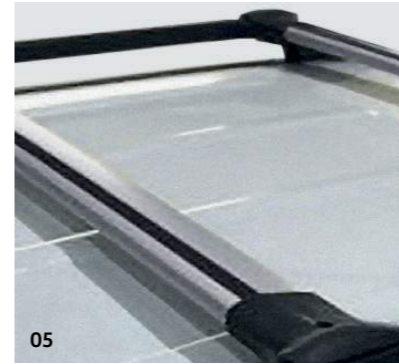

Transport Equipment.

Add more capacity.

Whether it's for work or leisure, our range of roof systems, towbars and internal load systems allow you to carry more.

01 ROOF BARS.

Add roof bars to your van and boost your load capacity. They form the basis for a wide range of attachments. Supplied as a two-bar set. Part Number: 2K5071151A (CA)

Also available:
ROOF BARS, SET OF 2
Part Number: 7H7071126 (TR)

BEST SELLER

Available for manual or electronic tailgates.

02 BICYCLE HOLDER FOR TAILGATE.

Quick and easy to install and able to carry up to four bikes. Maximum load: 60kg. Not compatible with rear roof spoilers. Tailgate should not be lifted with bikes on. Versions available for either manual or electronic tailgates. Part Number: 7E0071104 (TR)

03 HEAVY-DUTY ROOF BARS.

These heavy-duty roof bars are perfect for Crafter and are able to support up to 300kg for a standard roof and 150kg on high roof models. Supplied as a three-bar set. Part Number: 2E0071126A (CR)

04 ROOF RAILS.

Attaching to the standard factory mounting points, these longitudinal roof rails extend the carrying capability of your vehicle. To check compatibility, speak to your local Volkswagen Van Centre. Part Number: ZGB2SK071 133 (CA)

05 CROSS BARS FOR ROOF RAILS.

These cross bars fit across the longitudinal roof rails avoiding unnecessary extra height. Part Number: ZGB2SK071 134 (CA)

06 CARGO AREA RAIL SYSTEM BARS.

Add flexibility with these two bars that fit onto your Amarok's load area rail system. Not compatible with load area covers. Part Number: 2H0071151 (AM)

07 ROOF BARS FOR VEHICLES WITH ROOF RAILS.