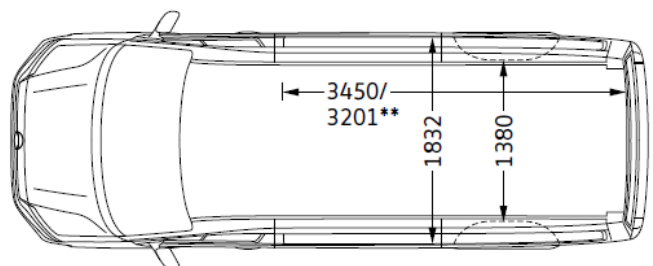

Want to know more?

For further information on this vehicle contact Cool Kit 0875 759 5418 - info@coolkit.co.uk

Crafter Panel Van
MWB 140PS -
See brochure for full
specification