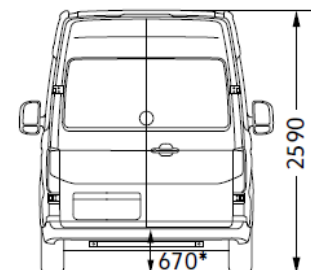

Want to know more?

For further information on this vehicle contact Cool Kit 0875 759 5418 - info@coolkit.co.uk

Crafter Panel Van
MWB 140PS -
See brochure for full
specification